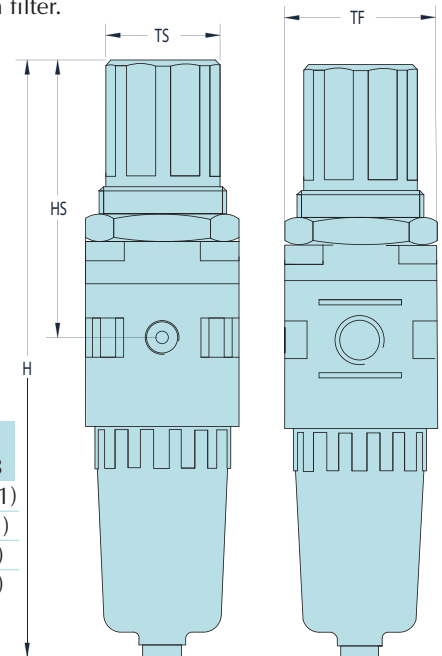

# MAXIMATIC® STACKING FILTER-REGULATORS

**MMFRS-3Q**  
Stacking Filter-Regulator  
with Bowl Shield & Semi-  
Automatic Drain

**MMFRS-2P**  
Stacking Filter-Regulator  
with Polycarbonate Bowl  
& Manual Drain

Stacking Filter-Regulator combinations provide air filtration and precise regulation in a single unit for easy mounting and installation where space is limited.

- Includes bracket and gauge (see Page 354 for dimensions).

**Regulating Range:** 7 to 100 psig on MMFRS-1N, 7 to 125 psig on all others. 30 and 60 psig ranges also available, add “-P30” or “-P60” to the end of the Part Number.

**Bowl:** Polycarbonate standard. Steel bowl shield provided on models indicated. Metal bowl with sight gauge also available, add “-M” to the Part Number.

**Filtration:** 25 micron filter standard. Add “-F5” to the end of the Part Number for an optional 5 micron filter.

Dim.	MMFRS-1N	MMFRS-2Q	MMFRS-3W	MMFRS-4Z	MMFRS-4A	MMFRS-5B
H	4.31 (109.5)	6.48 (164.6)	8.31 (211.0)	10.31 (261.9)	10.51 (267.0)	13.31 (338.1)
HS	1.99 (50.5)	3.07 (78.0)	3.64 (92.5)	4.41 (112.0)	4.49 (114.0)	4.57 (116.1)
TF	0.98 (24.9)	1.57 (39.9)	2.09 (53.1)	2.76 (70.1)	2.76 (70.1)	3.54 (89.9)
TS	1.10 (27.9)	1.34 (34.0)	1.37 (40.0)	2.13 (54.1)	2.13 (54.1)	2.13 (54.1)